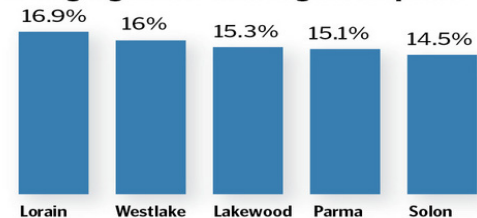

Non-English Speakers Highest in Northeast Ohio

Among Ohio cities with at least 25,000 residents, Northeast Ohio has the largest number of communities where people speak a language other than English at home. Lorain leads the way, with a large contingent of Spanish-speaking residents. Westlake, Lakewood and Parma rank high primarily because of what the Census Bureau classifies as other Indo-European languages. Solon ranks high because of both Asian and other Indo-European languages. These percentages include people who also speak English.

Highest percentage of homes where a language other than English is spoken

SOURCE: U.S. Census Bureau, data for places of at least 25,000 for 2005-07.

— Rich Exner, *The Plain Dealer*

cleveland.com/datacentral to find out demographic information for Ohio's largest cities and counties