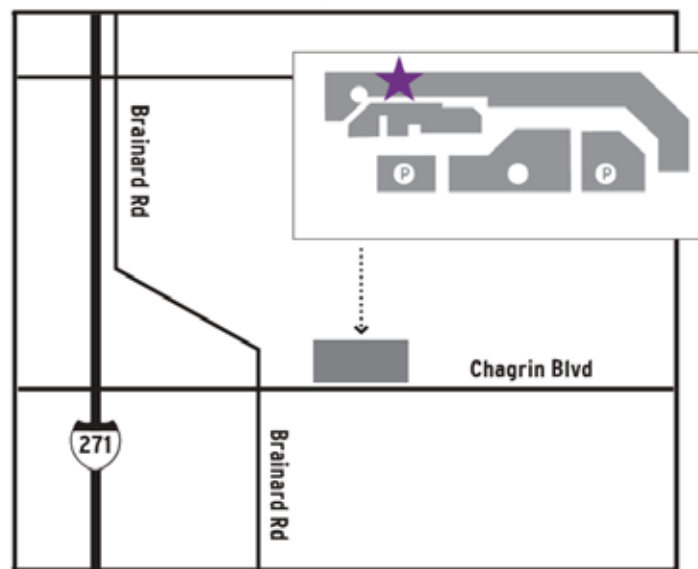

Mattlin-Hyde Piano Co.

FINE PIANOS • EST. 1909

Piano Sale Site inside ETON MALL

Mattlin-Hyde Piano Co.

28699 Chagrin Boulevard #260

Woodmere (Beachwood), OH 44122